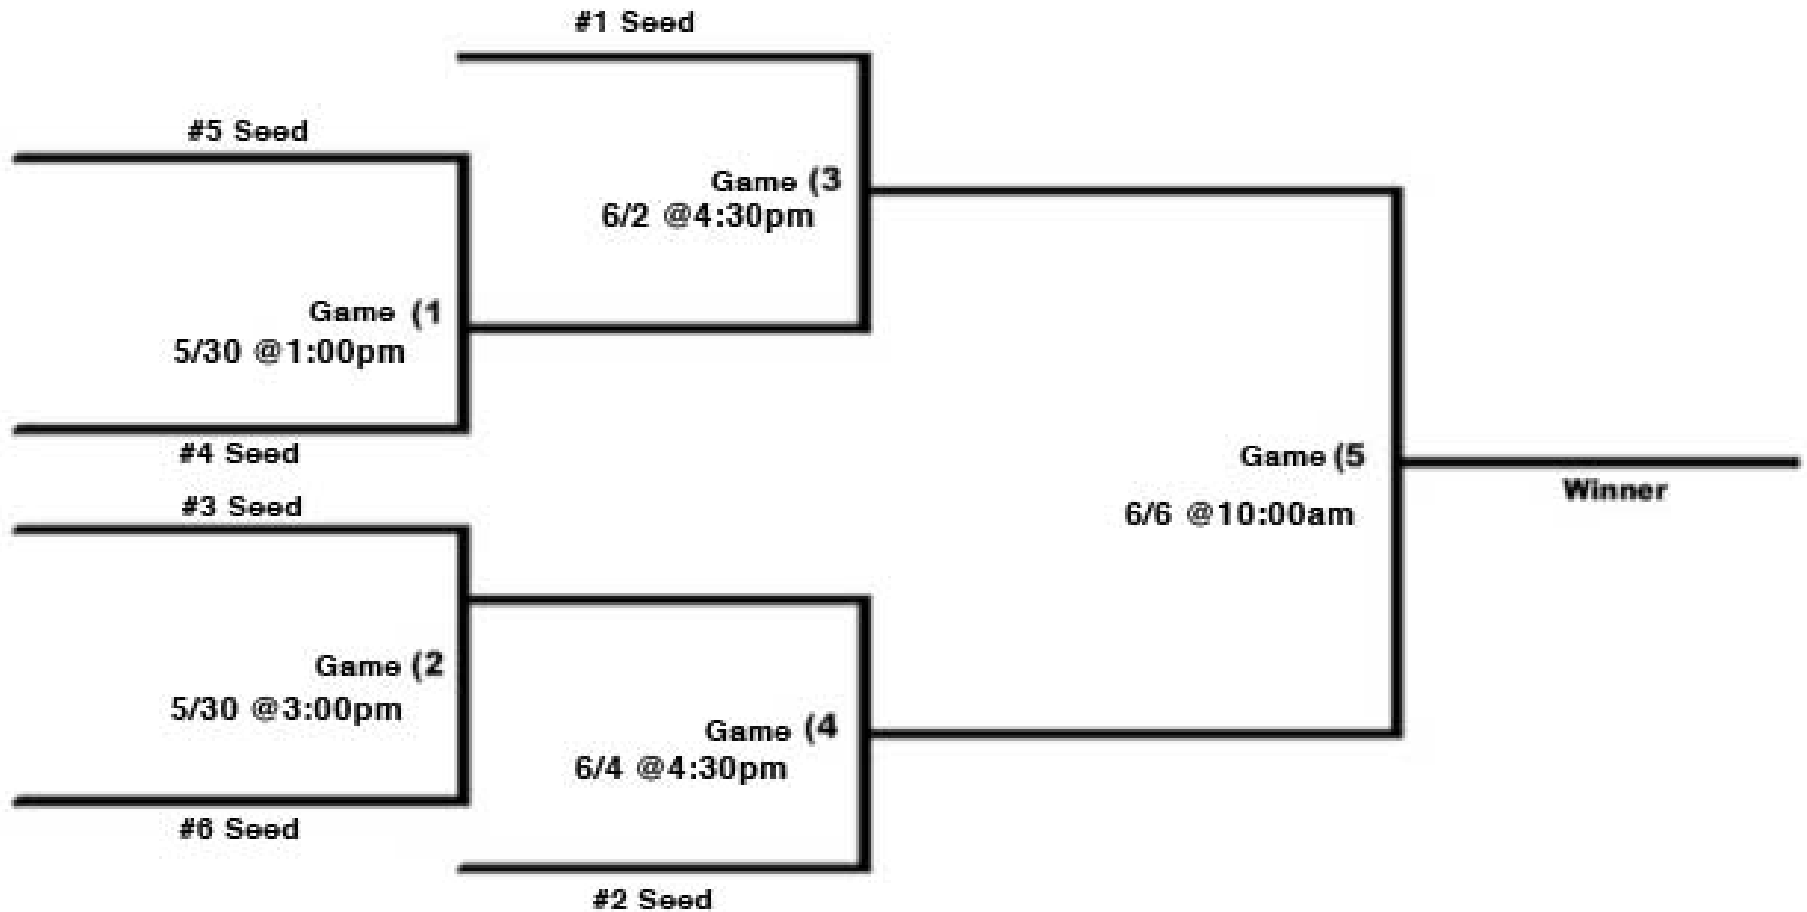

**PINTO 8**  
**6 Team Single Elimination**

\*All Games are to be played on Field #1