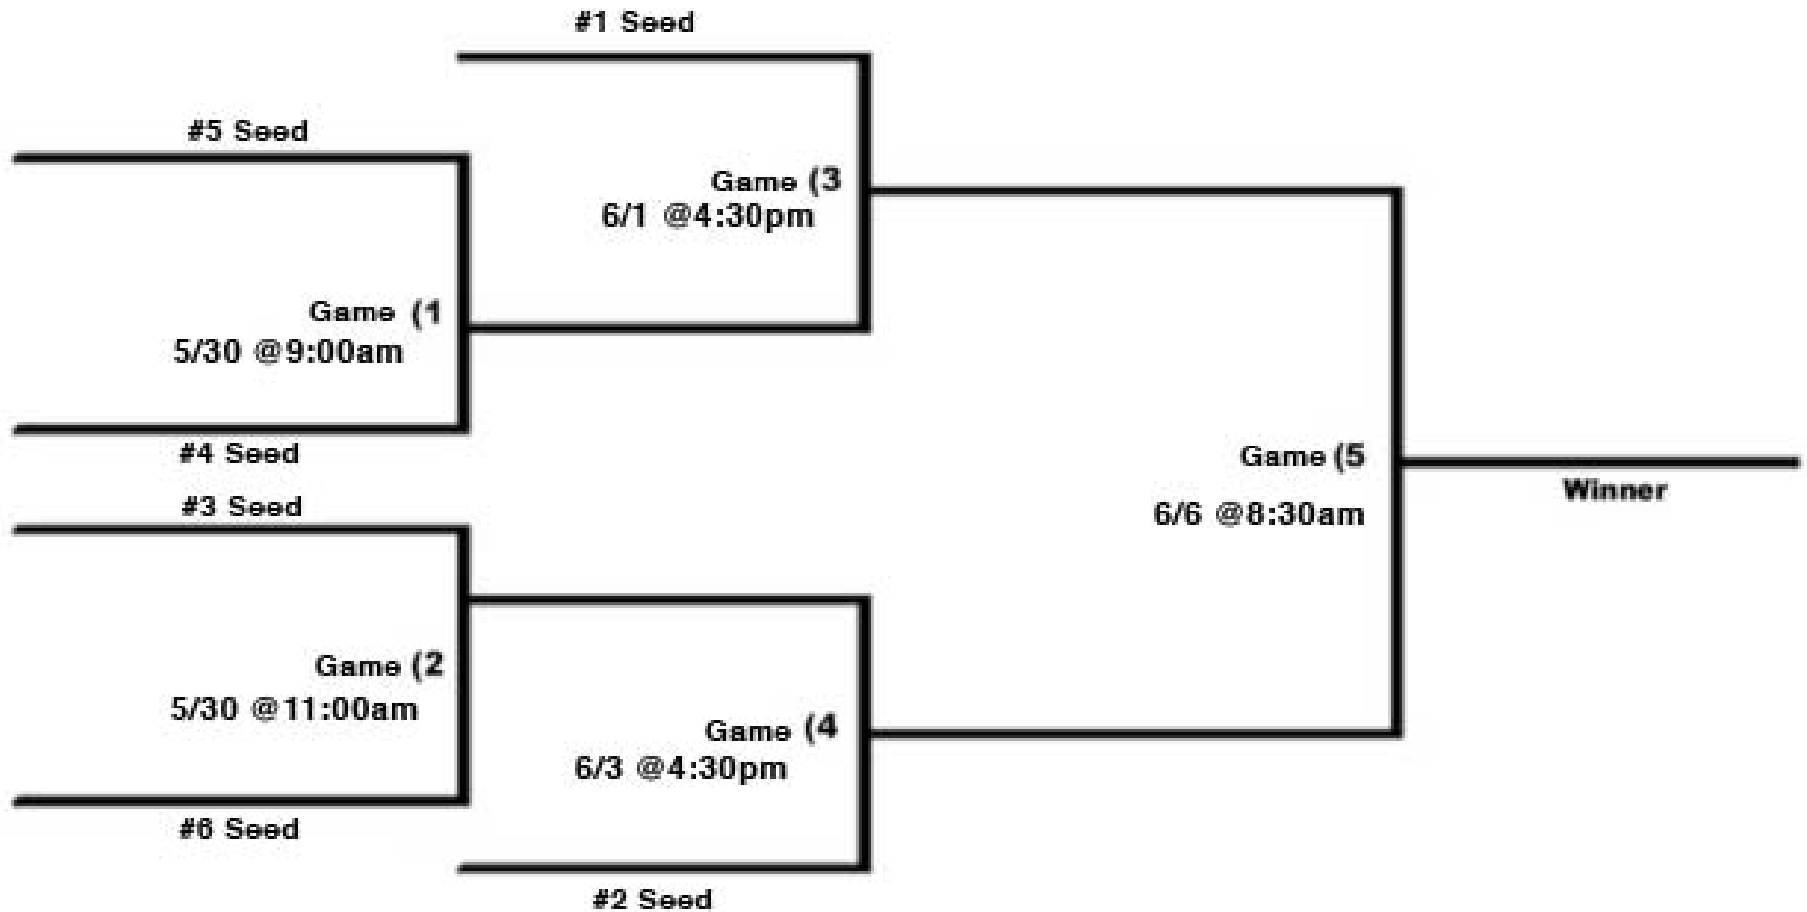

# PINTO 7

## 6 Team Single Elimination

\*All Games are to be played on Field #1